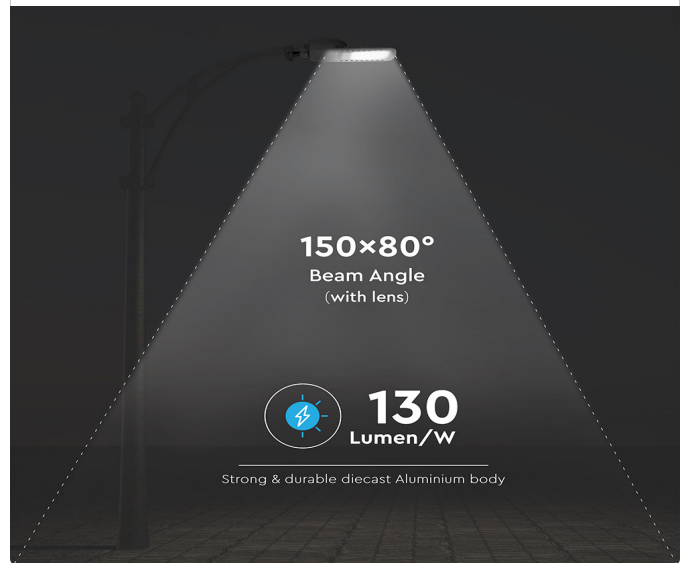

TECHNICAL INFORMATION

| | |
|------------------------|--------------------------|
| Watts: | 80 |
| Lumens: | 10400 |
| Input Power: | AC:176-265V, 50/60Hz |
| Long Life: | 30,000 Hours |
| Unit Color: | Grey |
| Body Type: | Die-Cast Aluminium/ADC12 |
| PF: | >0.9 |
| LED Chip Type: | SMD 3030-Samsung Chip |
| CRI: | >70 |
| Operation Temperature: | -20°C to +45°C |
| Dimmable: | No |
| Beam Angle: | 150x80° |
| Color: | 4000K |
| Dimension: | 255x144x647mm |
| lumens per watt: | 130 |
| No. Of Led: | 108 |

130 LUMENS STREETLIGHT

V-TAC's LED Lighting range includes lighting that fulfills the needs of various end-users and industries, offering efficient and innovative products that provide modern solutions at an affordable price. We are proud to also provide extended multi-year warranty on our products, as well as detailed support.

One brand, endless solutions..

SKU: 541 - 1412 939

[View more details](#)

FEATURES

- Powerful LED light source with lumen efficiency of 130 LM/W
- Adjustable adaptor with mounting diameter of 60mm
- Includes surge protection grade of 10KV
- IK protection IK10
- Designed with Inventronics driver - 0-10V dimmable
- Designed with Type III M lens with beam angle of 150x80
- Suitable for streets, industrial facilities, cross roads and more
- Recommended daily usage: 10 - 12 hours *Exceeding recommended daily usage will void warranty