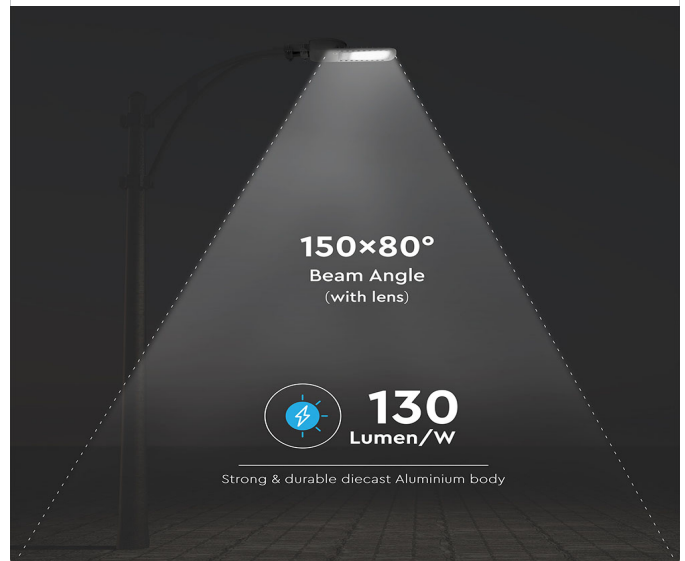

### TECHNICAL INFORMATION

Watts:	200
Lumens:	26000
Input Power:	AC:176-265V, 50/60Hz
Long Life:	30,000 Hours
Unit Color:	Grey
Body Type:	Die-Cast Aluminium/ADC12
PF:	>0.9
LED Chip Type:	SMD 3030-Samsung Chip
CRI:	>70
Operation Temperature:	-20°C to +45°C
Dimmable:	No
Beam Angle:	150x80°
Color:	4000K
Dimension:	339x143x831mm
lumens per watt:	130
No. Of Led:	240

### 130 LUMENS STREETLIGHT

V-TAC's LED Lighting range includes lighting that fulfills the needs of various end-users and industries, offering efficient and innovative products that provide modern solutions at an affordable price. We are proud to also provide extended multi-year warranty on our products, as well as detailed support.

### FEATURES

- Powerful LED light source with lumen efficiency of 130 LM/W
- Adjustable adaptor with mounting diameter of 60mm
- Includes surge protection grade of 10KV
- IK protection IK10
- Designed with Inventronics driver - 0-10V dimmable
- Designed with Type III M lens with beam angle of 150x80
- Suitable for streets, industrial facilities, cross roads and more
- Recommended daily usage: 10 - 12 hours \*Exceeding recommended daily usage will void warranty