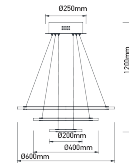

Day White
 SKU:3905

3 YEARS
 WARRANTY

SENSOR
 COMPATIBLE

Technical Information

Instant Start: 0-100% in 1s	Dimmable: Yes
Watts: 70	Warranty (Years): 3
Lumens: 4900	PF: >0.9
Beam Angle: 120	CRI: >80
Body Type: Acrylic + Aluminium + Steel	Operation Temperature: -25 to +50°C
Long life: 20,000 Hours	Input Power: AC:100-240V/50HZ
LED Chip Type: SMD2835	Sensor Compatibility: Yes
IP Rating: IP20	