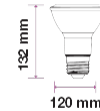

7W

VT-277 7W GU10 SMD PLASTIC SPOTLIGHT WITH LENS-SAMSUNG CHIP
COLORCODE:4000K

Equivalent 60W	Lumens 480	Beam Angle 38	Dimensions 50x 55mm
--------------------------	----------------------	-------------------------	-------------------------------

Day White
SKU:166

5 YEARS
WARRANTY

Technical Information

Instant Start: No	Long life: 30,000 Hours
EQ-WATTS: 60	LED Chip Type: SMD
Watts: 7	IP Rating: IP20
Lumens: 480	Dimmable: No
Holder Type: GU10	Warranty (Years): 5
Beam Angle: 38	PF: >0.5
Unit Color: White	CRI: >80
Body Type: Plastic	Input Power: AC:220-240V,50Hz
Energy Rating: A+	